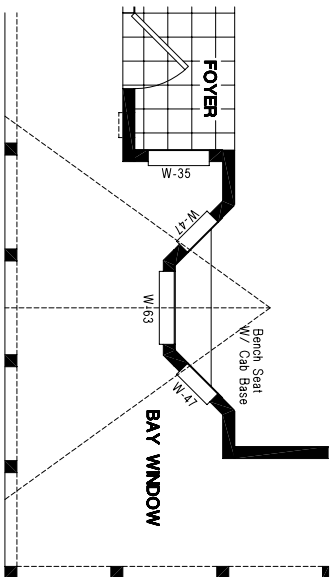

WALK IN SHOWER

GE - 531K
FLOOR PLAN OPTIONS