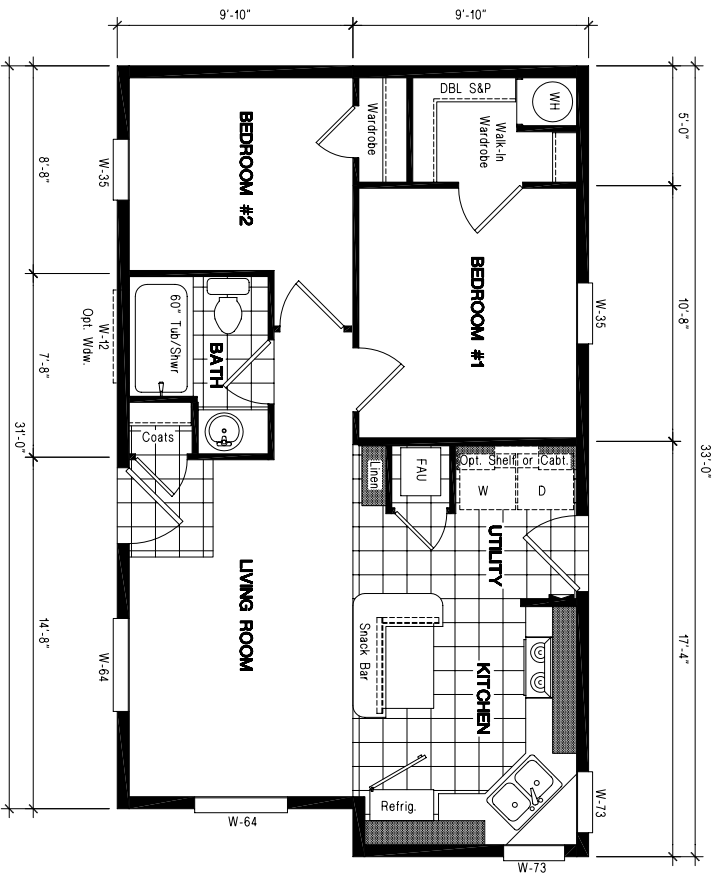

OPT. MASTER BEDROOM

THIS MODEL IS ONLY AVAILABLE WITH 6" SIDEWALLS

GEC - 331P

2 BEDROOM, 1 BATH - 630 SQ. FT.