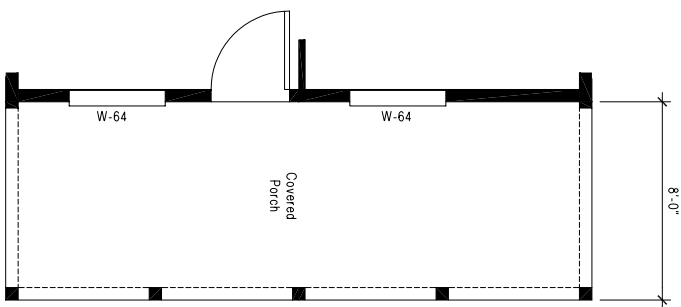

**OPT. GLAMOUR BATH**

**OPT. FRONT PORCH**

**GEC - 581A-08**  
**THREE BEDROOM, TWO BATH, FAMILY ROOM - 1372 SQ. FT.**