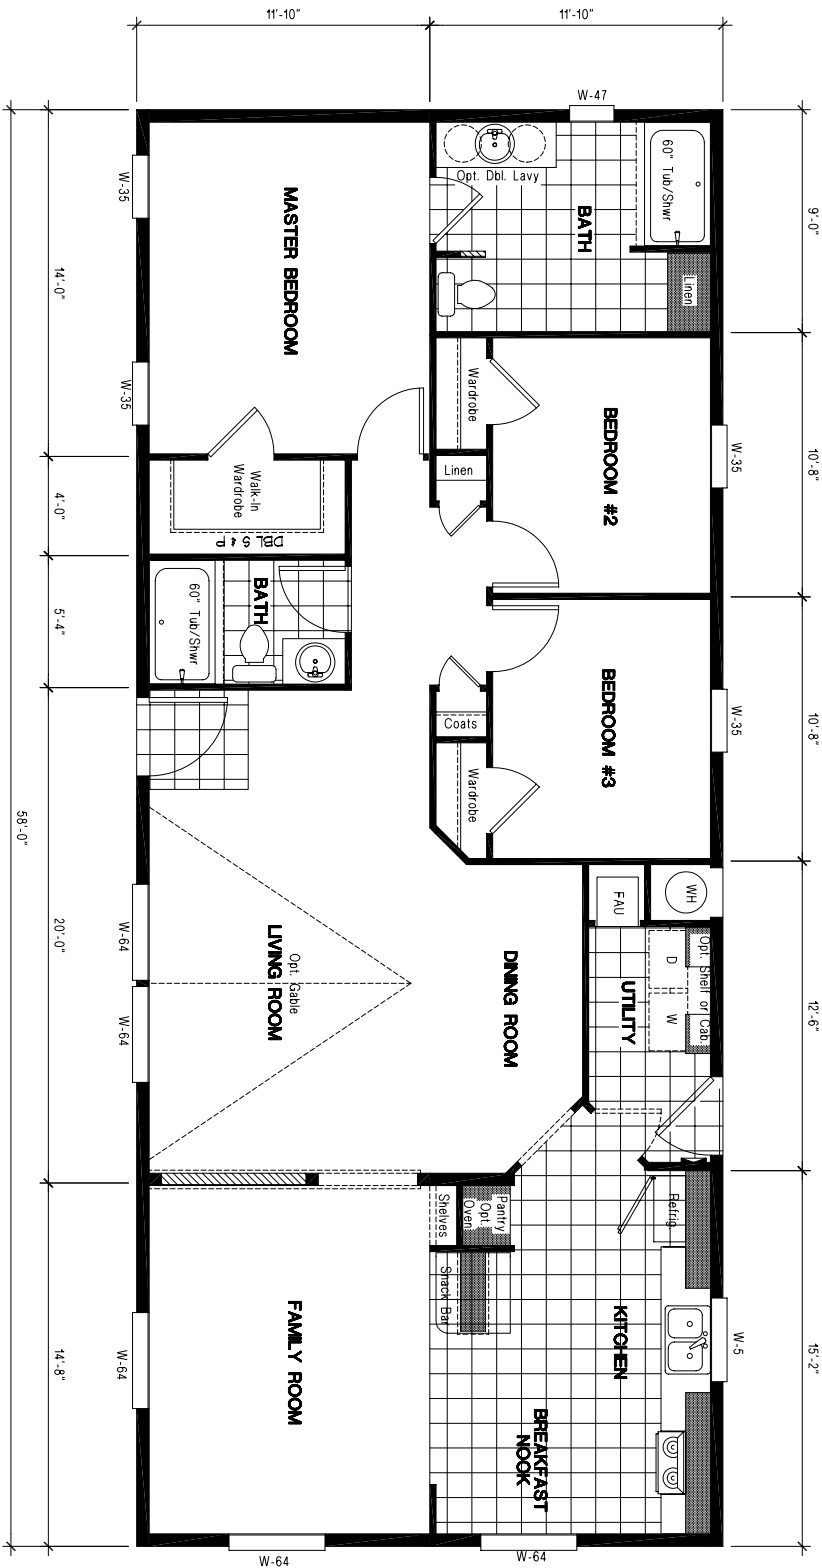

**OPT. GLAMOUR BATH**

**OPT. FRONT PORCH**

**GEC - 581A-08**  
**THREE BEDROOM, TWO BATH, FAMILY ROOM - 1372 SQ. FT.**