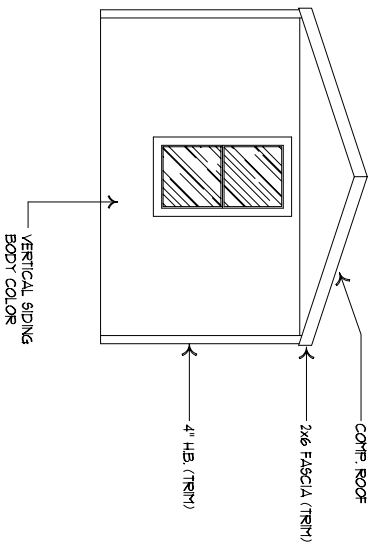

COUNTRYRIDGE 701M - VP 701M
2 BEDROOM, 2 BATH - 945 SQ. FT.

FRONT ENDWALL ELEVATION

TYPICAL WINDOW

Manufacturing West, Inc.
 Albany Division - Plant #972
 2445 S.W. PACIFIC BLVD.
 ALBANY, OR 97321
 Phone (541) 926-8631
 Fax (866) 491-6847

DRAWING TITLE
EXTERIOR ELEVATIONS

DRAWING FILE INFORMATION
ALBANY DIVISION

DRAWN BY : -

PRODUCT	MODEL NO.
VALUE PLUS	VP 70M-09
SQ. FT.	DATE
	2-3-09
SHEET	REVISED
2-A	6-1-09 GL