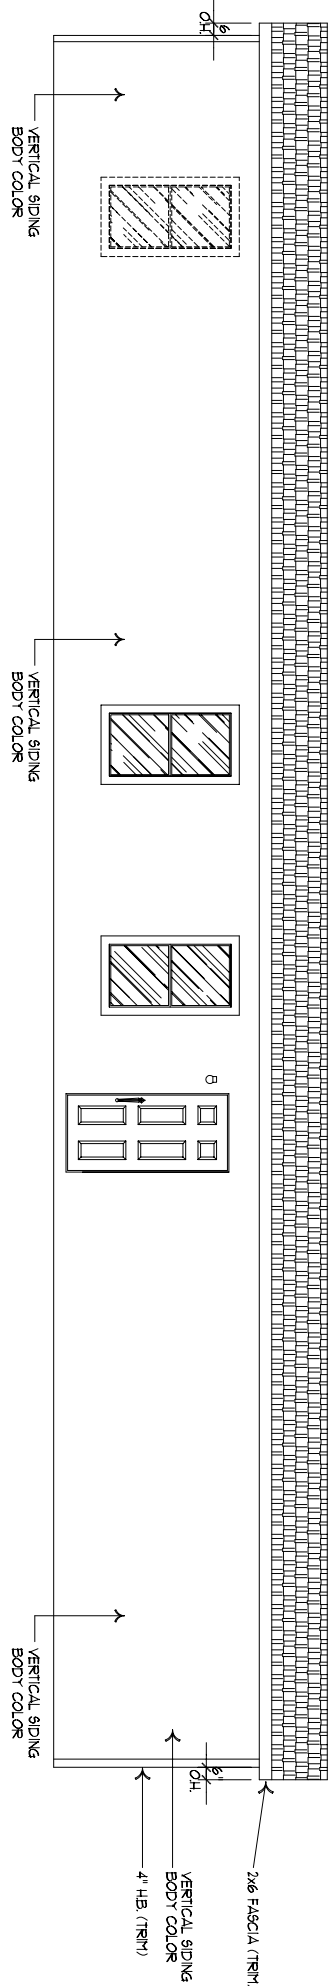

COUNTRYRIDGE 701M - VP 701M
2 BEDROOM, 2 BATH - 945 SQ. FT.

FRONT ENDWALL ELEVATION

TYPICAL WINDOW

Manufacturing West, Inc.
 Albany Division - Plant #972
 2445 S.W. PACIFIC BLVD.
 ALBANY, OR 97321
 Phone (541) 926-8631
 Fax (866) 491-6847

DRAWING TITLE
EXTERIOR ELEVATIONS

DRAWING FILE INFORMATION
ALBANY DIVISION

DRAWN BY : -

PRODUCT	MODEL NO.
VALUE PLUS	VP 70M-09
SQ. FT.	DATE
	2-3-09
SHEET	REVISED
2-A	6-1-09 GL