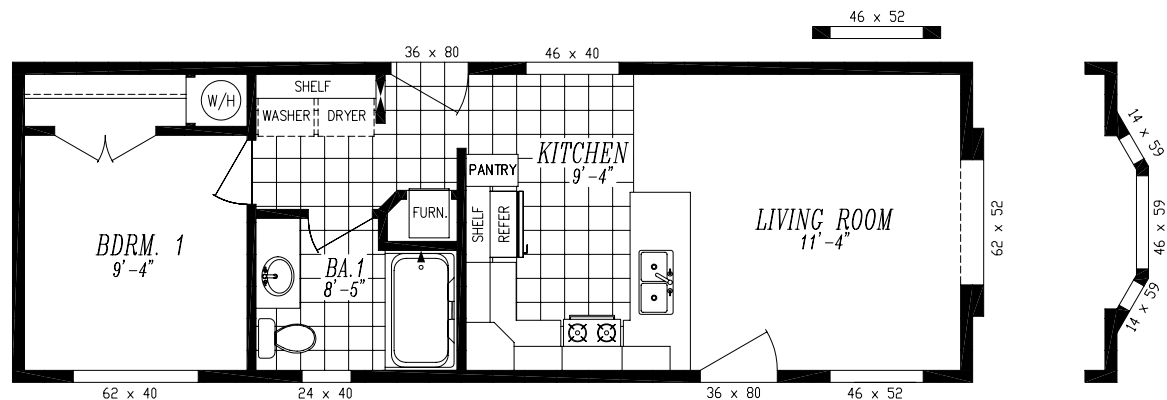

FIRST EDITION SINGLE WIDE 4014-1408

13'-4" x 40'-0"

APPROX. 533 SQ. FT.

OPT. BDRM-2

(adds 8'-0" to home)

13'-4" x 48'-0"

APPROX 640 SQ. FT.