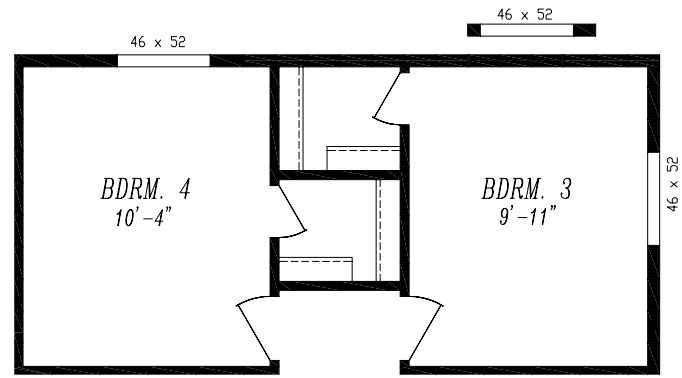

SIMPLICITY 5728-4205

26'-8" x 57'-4"

APPROX. 1,528 SQ. FT.

OPT. SUNBURST ORIGAMI WINDOWS

30 x 59 46 x 80 30 x 59

OPT. 1/4-ROUND ORIGAMI WINDOWS

46 x 72-83 46 x 83-72

OPT. CLERESTORY WINDOWS

36 x 20 36 x 20 36 x 20

36 x 59 36 x 59 36 x 59

COFFERED CEILING W/OPT. CLERESTORY

FAMILY ROOM
15'-7"

LIVING ROOM
18'-4"

COFFERED CEILING W/OPT. CLERESTORY

OPT. SUNBURST ORIGAMI WINDOWS

30 x 59 46 x 80 30 x 59

OPT. 1/4-ROUND ORIGAMI WINDOWS

46 x 72-83 46 x 83-72

OPT. RECESSED ENTRY

OPT. CLERESTORY WINDOWS

36 x 20 36 x 20 36 x 20

36 x 59 36 x 59 36 x 59