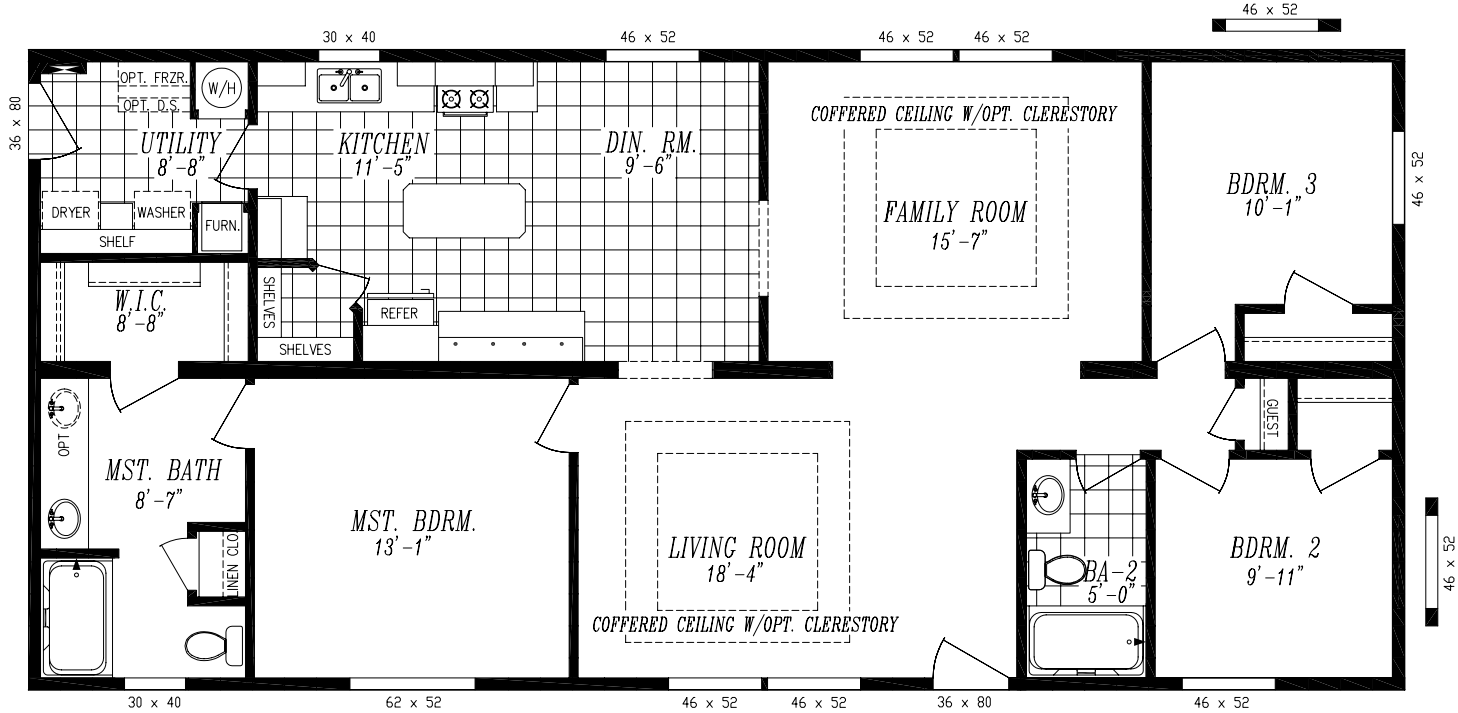

SIMPLICITY 5728-4205

26'-8" x 57'-4"

APPROX. 1,528 SQ. FT.

OPT. SUNBURST ORIGAMI WINDOWS

30 x 59 46 x 80 30 x 59

OPT. 1/4-ROUND ORIGAMI WINDOWS

46 x 72-83 46 x 83-72

OPT. CLERESTORY WINDOWS

36 x 20 36 x 20 36 x 20

36 x 59 36 x 59 36 x 59

COFFERED CEILING W/OPT. CLERESTORY

FAMILY ROOM
15'-7"

LIVING ROOM
18'-4"

COFFERED CEILING W/OPT. CLERESTORY

OPT. SUNBURST ORIGAMI WINDOWS

30 x 59 46 x 80 30 x 59

OPT. 1/4-ROUND ORIGAMI WINDOWS

46 x 72-83 46 x 83-72

OPT. RECESSED ENTRY

OPT. CLERESTORY WINDOWS

36 x 20 36 x 20 36 x 20

36 x 59 36 x 59 36 x 59