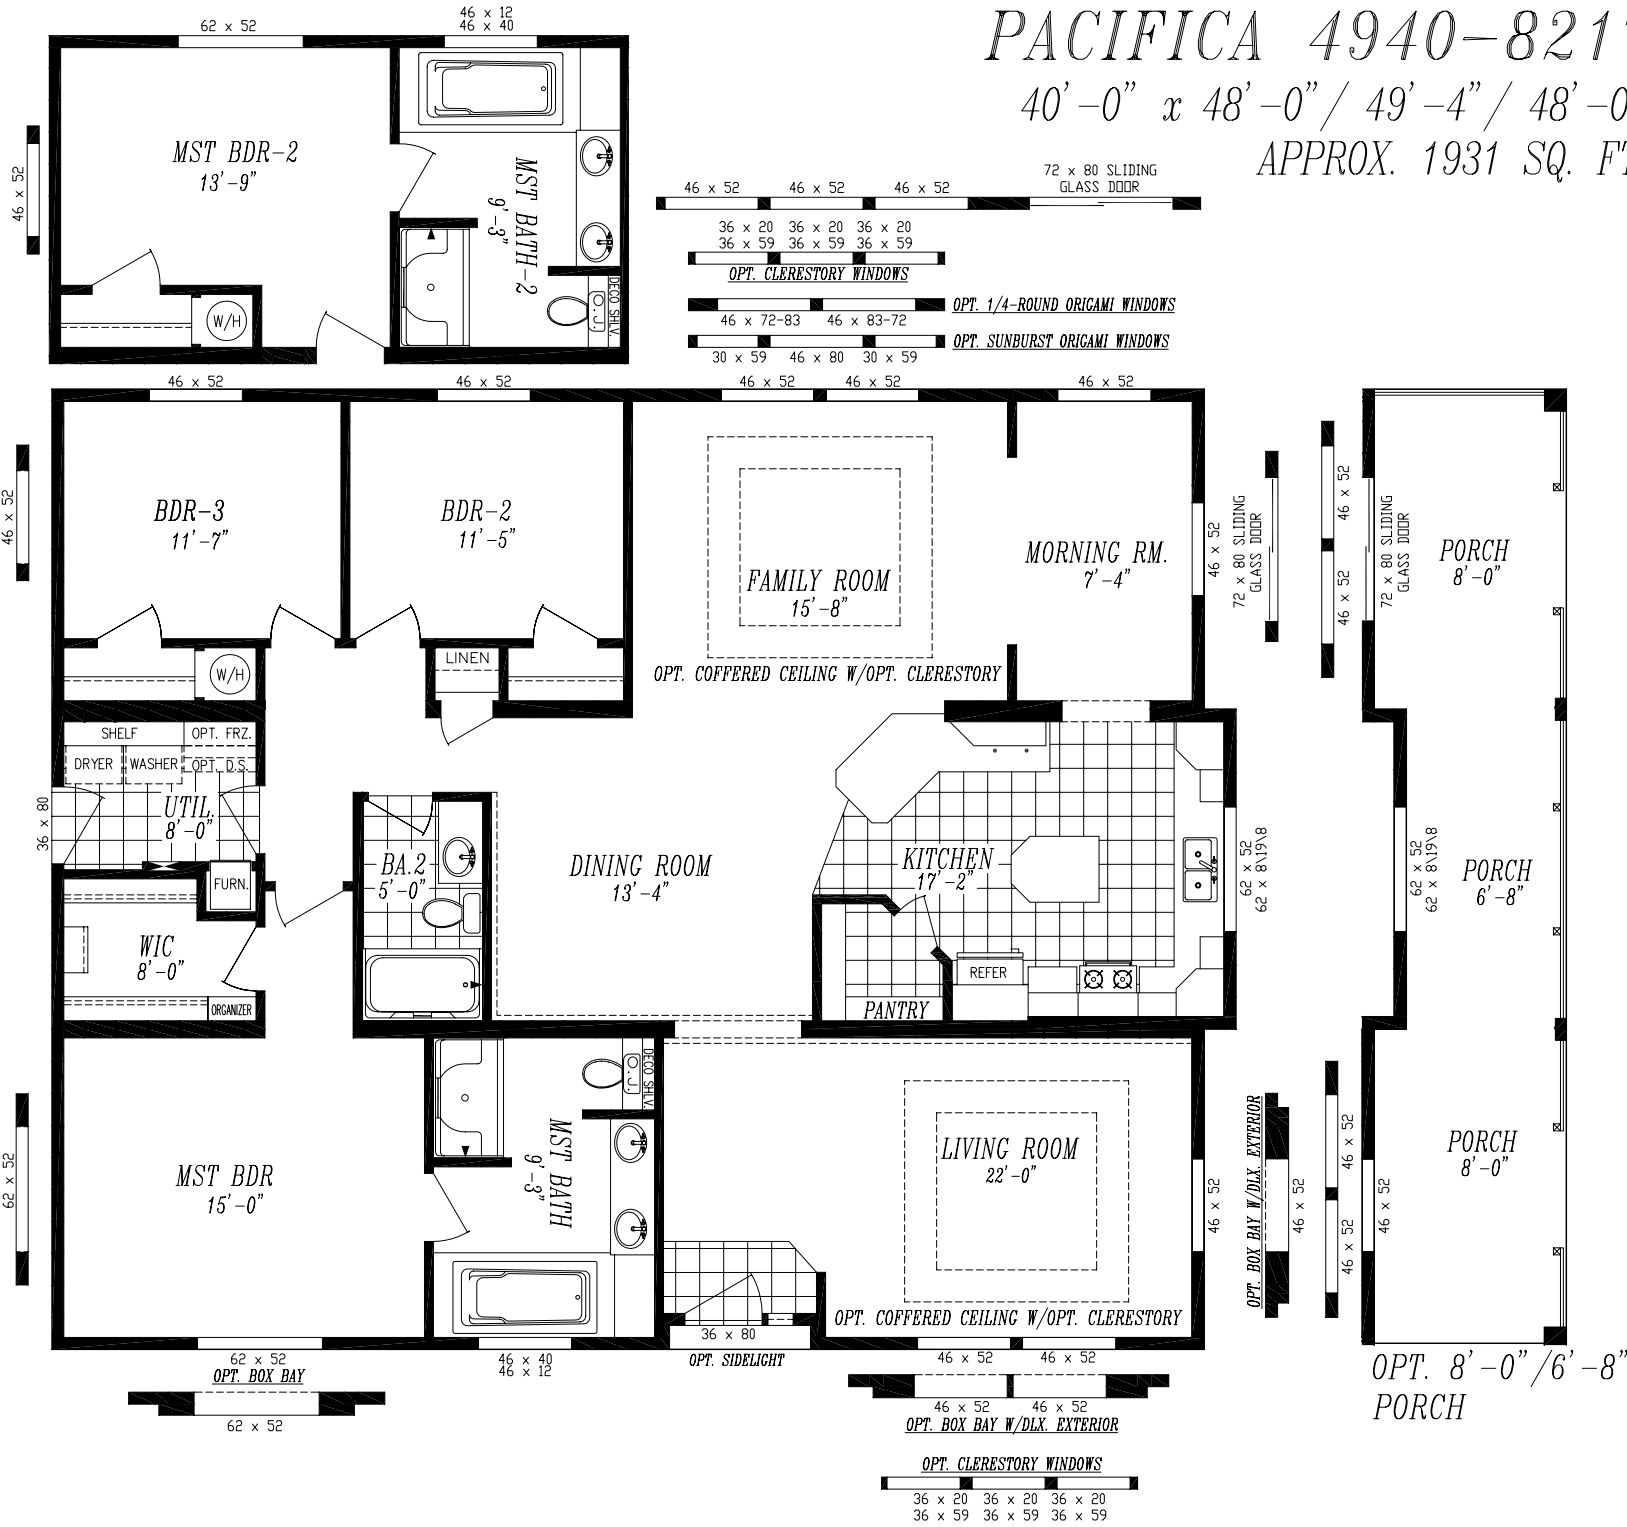

# PACIFICA 4940-8217

40'-0" x 48'-0" / 49'-4" / 48'-0"

APPROX. 1931 SQ. FT.

OPT. DUAL  
MST. SUITE

OPT. MST. BATH  
W/CORNER DECK  
TUB & 36" SHWR

OPT. 8'-0" / 6'-8"  
PORCH