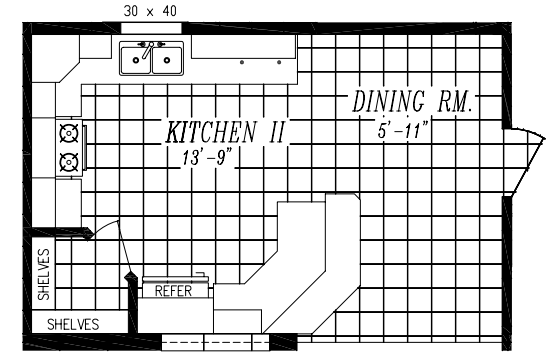

LAKECREST 5228-9501

26'-8" x 52'-0"

APPROX. 1386 SQ. FT.

DLX. BATH-1

(with 60 or 36" shower)

DLX. BATH-2

DLX. BATH-3

46 x 20
46 x 40

62 x 52

46 x 52