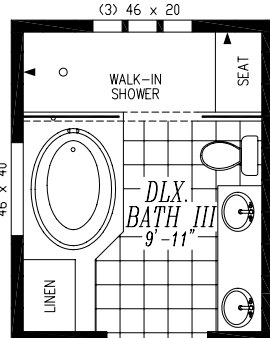

LAKECREST 5228-9501

26'-8" x 52'-0"

APPROX. 1386 SQ. FT.

DLX. BATH-1

(with 60 or 36" shower)

DLX. BATH-2

DLX. BATH-3

46 x 20
46 x 40

62 x 52

46 x 52