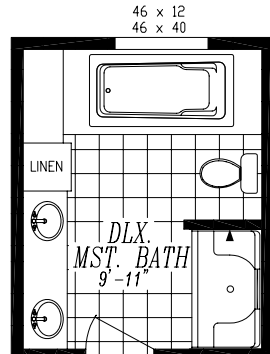

LAKECREST 5228-9501

26'-8" x 52'-0"

APPROX. 1386 SQ. FT.

DLX. BATH-1

(with 60 or 36" shower)

DLX. BATH-2

DLX. BATH-3

46 x 20
46 x 40

62 x 52

46 x 52