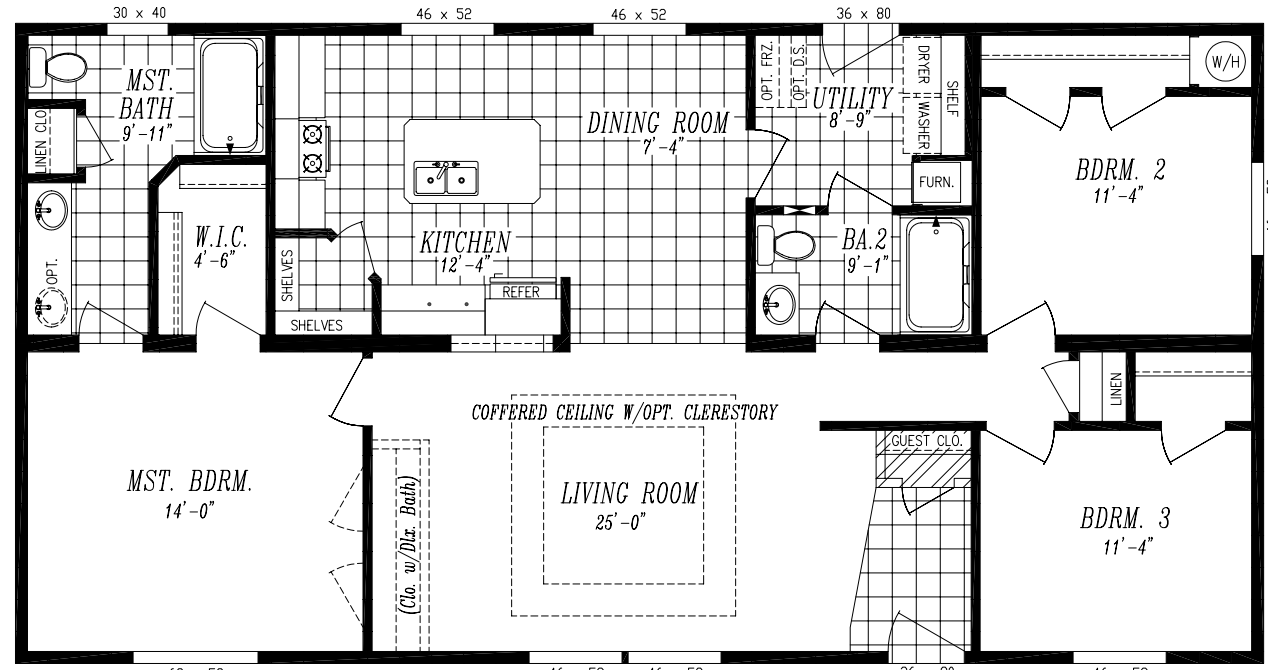

LAKECREST 5228-9501

26'-8" x 52'-0"

APPROX. 1386 SQ. FT.

DLX. BATH-1

(with 60 or 36" shower)

DLX. BATH-2

DLX. BATH-3

46 x 20
46 x 40

62 x 52

46 x 52