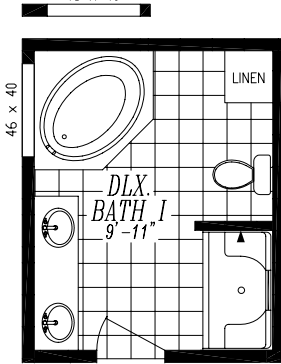

LAKECREST 5228-9501

26'-8" x 52'-0"

APPROX. 1386 SQ. FT.

DLX. BATH-1

(with 60 or 36" shower)

DLX. BATH-2

DLX. BATH-3

46 x 20
46 x 40

62 x 52

46 x 52