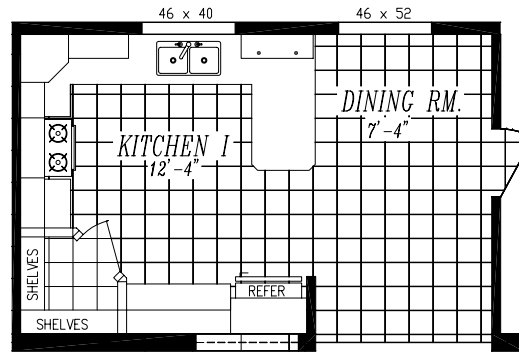

LAKECREST 5228-9501

26'-8" x 52'-0"

APPROX. 1386 SQ. FT.

DLX. BATH-1

(with 60 or 36" shower)

DLX. BATH-2

DLX. BATH-3

46 x 20
46 x 40

62 x 52

46 x 52