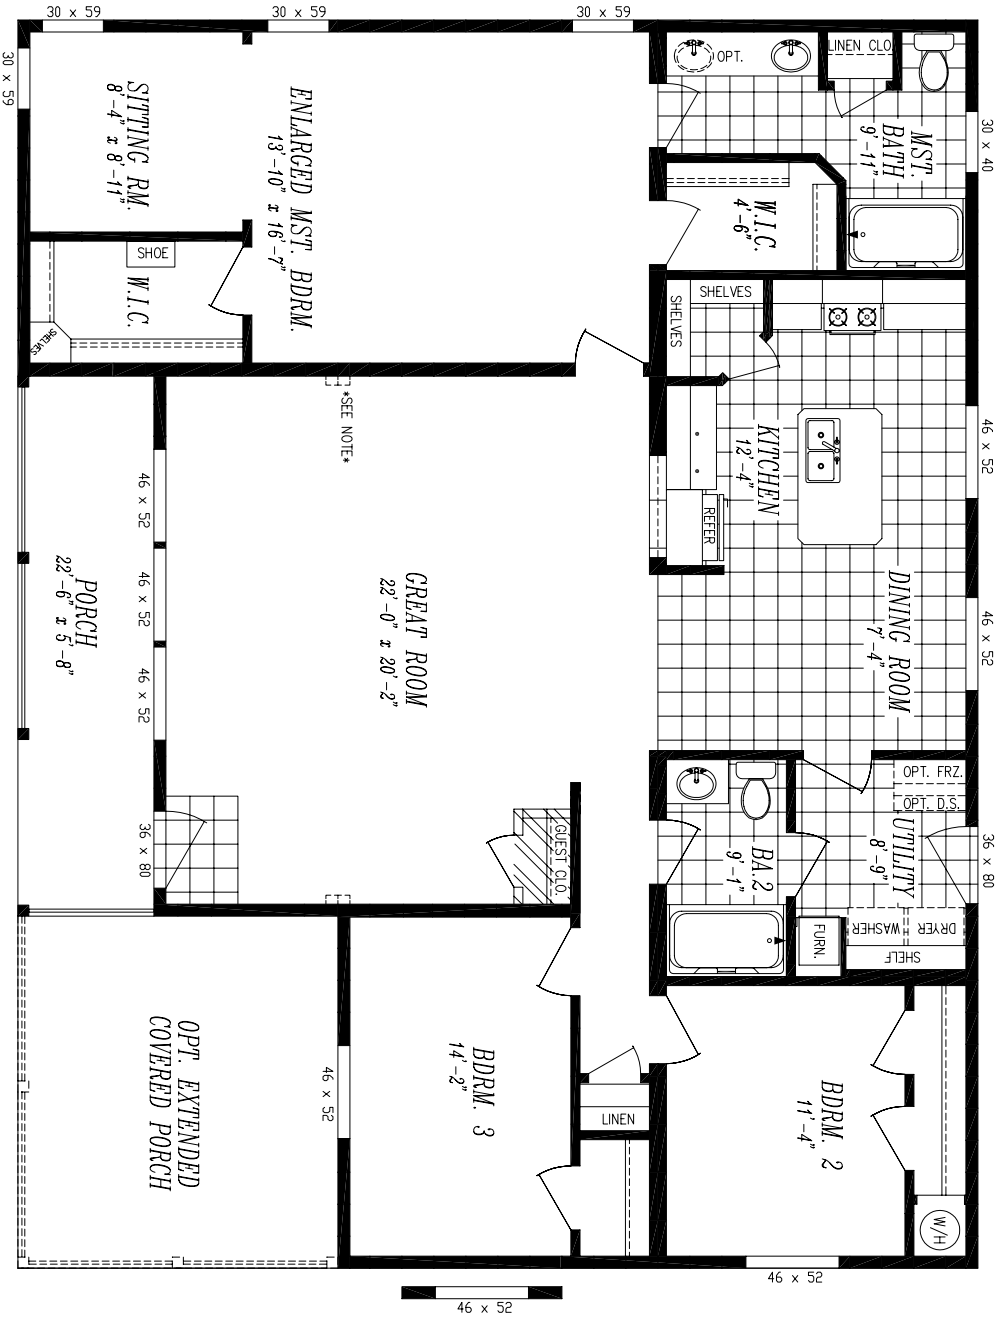

LAKECREST 5228-9501-T  
 40'-0" x 52'-0"  
 APPROX. 1757 SQ. FT.

INFINITY MST. BDRM. W/SITTING RM.

NOTE: HIGHER ROOF LOADS  
 REQUIRE COLUMNS TO BE ADDED  
 AT MARR. LINE.