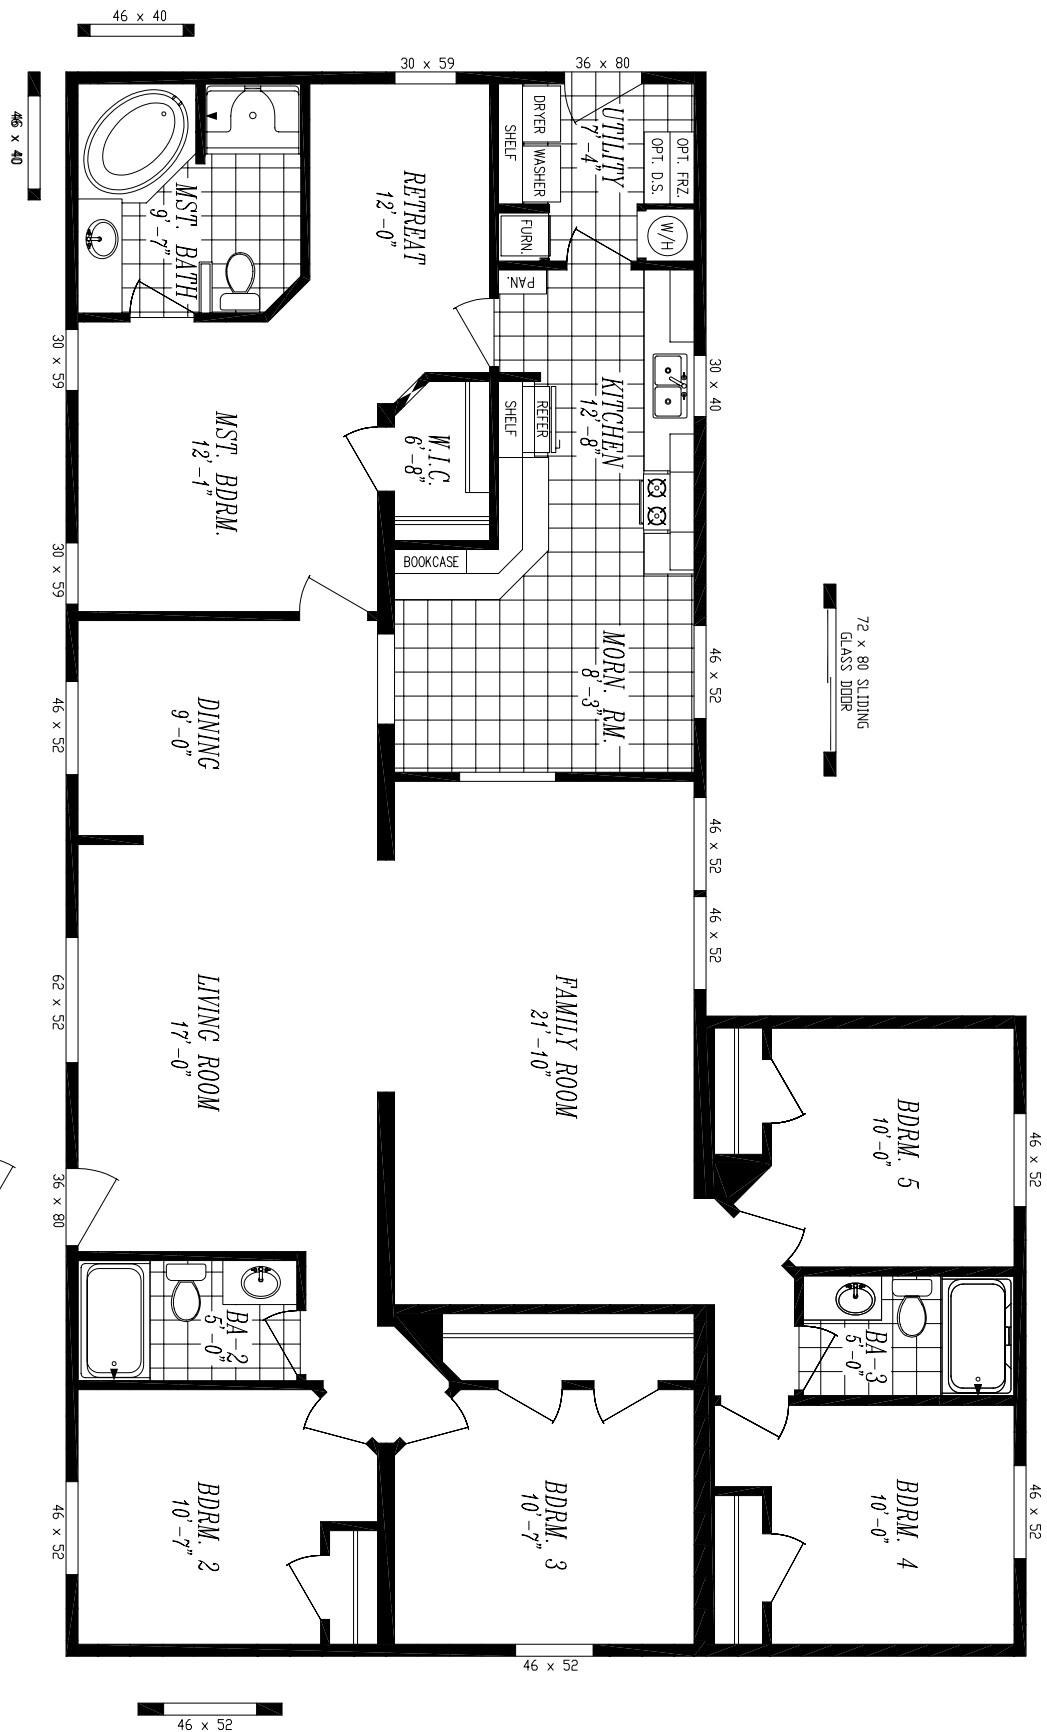

INFINITY BDS-4

FIRST EDITION 6628-9749

40'-0" x 66'-0"

APPROX. 2116 SQ. FT.