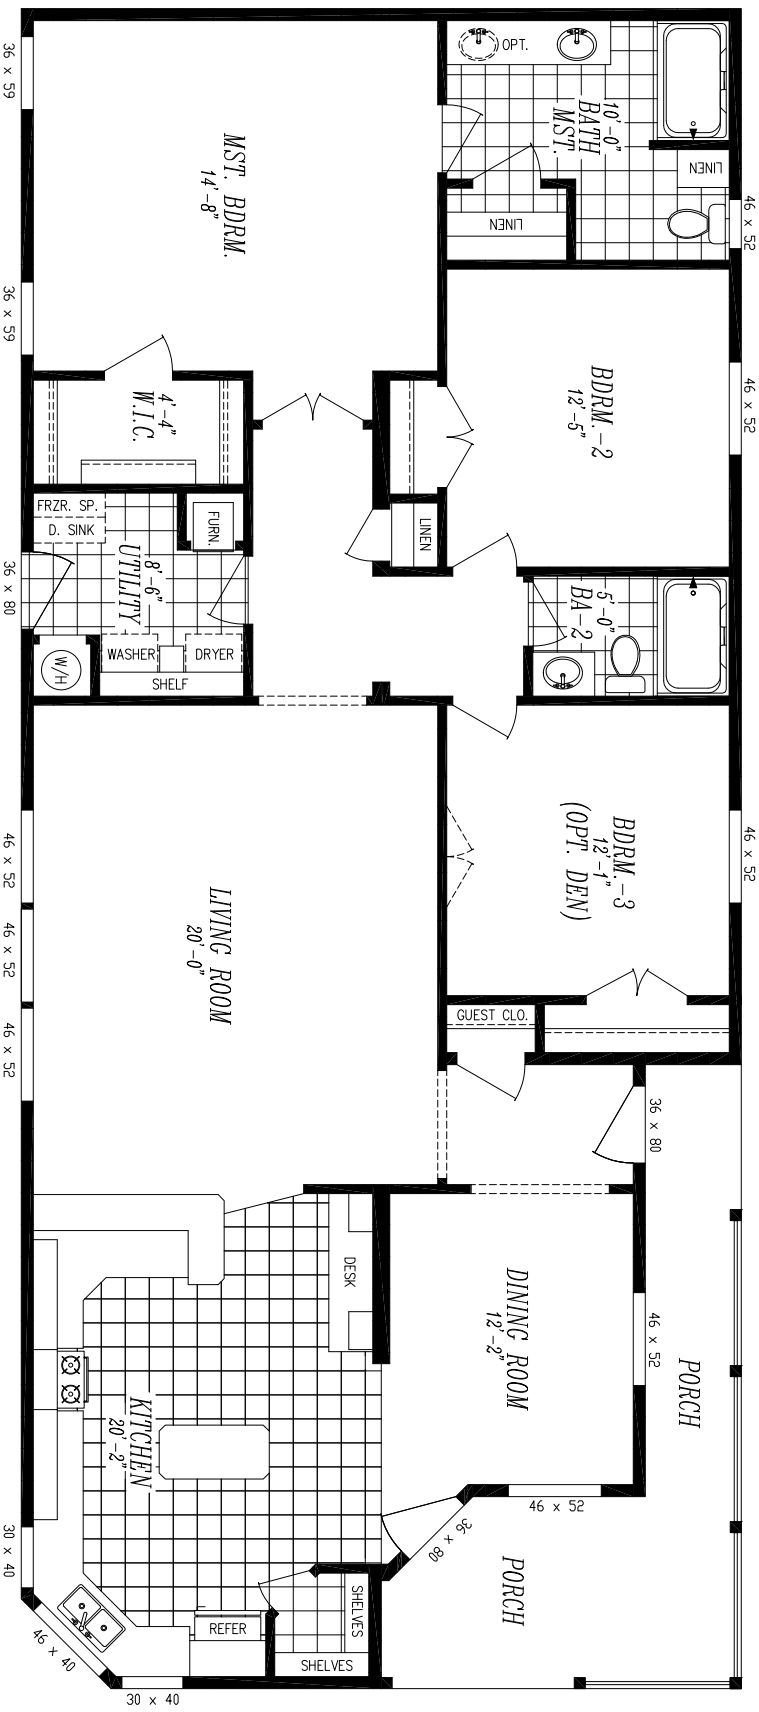

# FIRST EDITION 7030-9757

30'-0" x 70"

APPROX. 1,907 SQ. FT.

- 46 x 52 46 x 52 46 x 52
- OPT. SUNBURST ORGAMU WINDOWS
- 30 x 59 46 x 80 30 x 59
- OPT. 1/4 ROUND ORGAMU WINDOWS
- 46 x 72-83 46 x 83-72