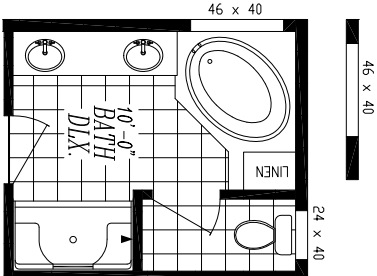

# FIRST EDITION 7030-9757

30'-0" x 70"

APPROX. 1,907 SQ. FT.

- 46 x 52 46 x 52 46 x 52
- OPT. SUNBURST ORGAMU WINDOWS
- 30 x 59 46 x 80 30 x 59
- OPT. 1/4 ROUND ORGAMU WINDOWS
- 46 x 72-83 46 x 83-72